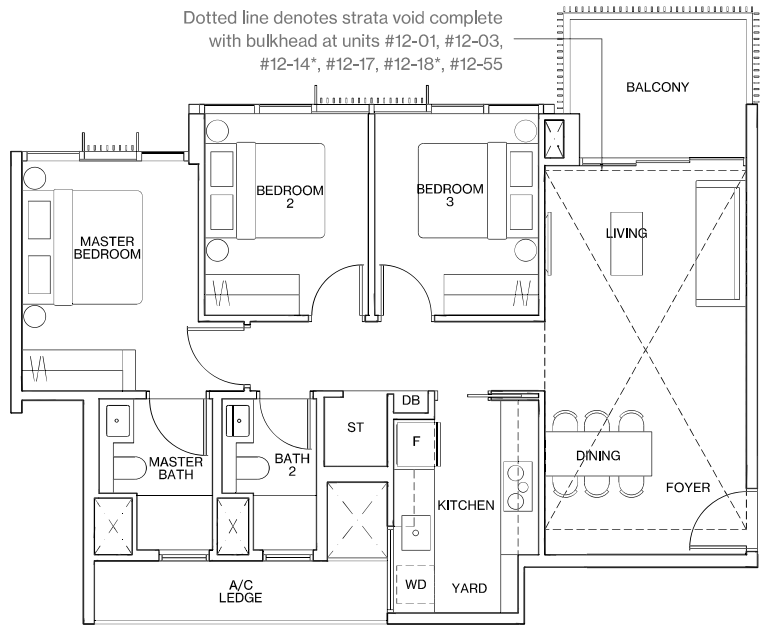

TYPE C2-G

87m² / 936ft²

Inclusive of 7m² PES & 5m² AC Ledge

BLOCK 2 #01-01, #01-03

BLOCK 8 #01-14*

BLOCK 10 #01-17, #01-18*

BLOCK 22 #01-55

TYPE C2

87m² / 936ft²

Inclusive of 7m² Balcony & 5m² AC Ledge

BLOCK 2 #02-01 to #11-01

BLOCK 2 #02-03 to #11-03

BLOCK 8 #02-14* to #11-14*

BLOCK 10 #02-17 to #11-17

BLOCK 10 #02-18* to #11-18*

BLOCK 22 #02-55 to #11-55

TYPE C2-P

107m² / 1152ft²

Inclusive of 20m² Strata Void,

7m² Balcony & 5m² AC Ledge

BLOCK 2 #12-01, #12-03

BLOCK 8 #12-14*

BLOCK 10 #12-17, #12-18*

BLOCK 22 #12-55