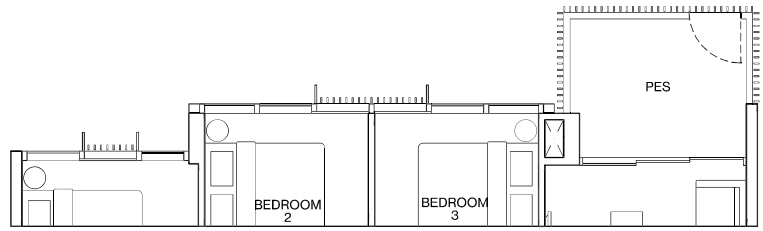

TYPE C2-G

87m² / 936ft²

Inclusive of 7m² PES & 5m² AC Ledge

BLOCK 2 #01-01, #01-03

BLOCK 8 #01-14*

BLOCK 10 #01-17, #01-18*

BLOCK 22 #01-55

TYPE C2

87m² / 936ft²

Inclusive of 7m² Balcony & 5m² AC Ledge

BLOCK 2 #02-01 to #11-01

BLOCK 2 #02-03 to #11-03

BLOCK 8 #02-14* to #11-14*

BLOCK 10 #02-17 to #11-17

BLOCK 10 #02-18* to #11-18*

BLOCK 22 #02-55 to #11-55

TYPE C2-P

107m² / 1152ft²

Inclusive of 20m² Strata Void,

7m² Balcony & 5m² AC Ledge

BLOCK 2 #12-01, #12-03

BLOCK 8 #12-14*

BLOCK 10 #12-17, #12-18*

BLOCK 22 #12-55