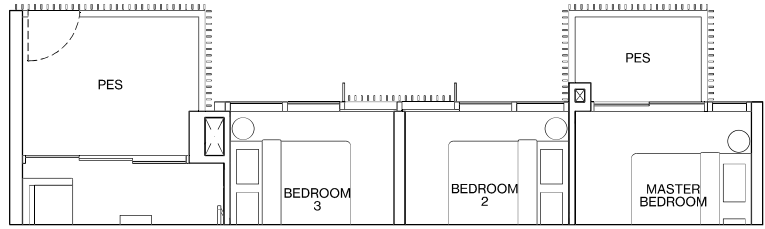

TYPE C4-G

103m² / 1109ft²

Inclusive of 10m² PES & 6m² AC Ledge
BLOCK 6 #01-07*, #01-10

TYPE C4

103m² / 1109ft²

Inclusive of 10m² Balcony & 6m² AC Ledge
BLOCK 6 #02-07* to #11-07*
BLOCK 6 #02-10 to #11-10
BLOCK 12 #01-22 to #10-22

TYPE C4-P

122m² / 1313ft²

Inclusive of 19m² Strata Void, 10m² Balcony & 6m² AC Ledge
BLOCK 6 #12-07*, #12-10

LEGEND

- F FRIDGE
- WD WASHER DRYER COMBO
- W WASHER
- D DRYER
- ST STORE
- DB DISTRIBUTION BOARD
- * MIRRORED UNIT
- WN WINE CHILLER