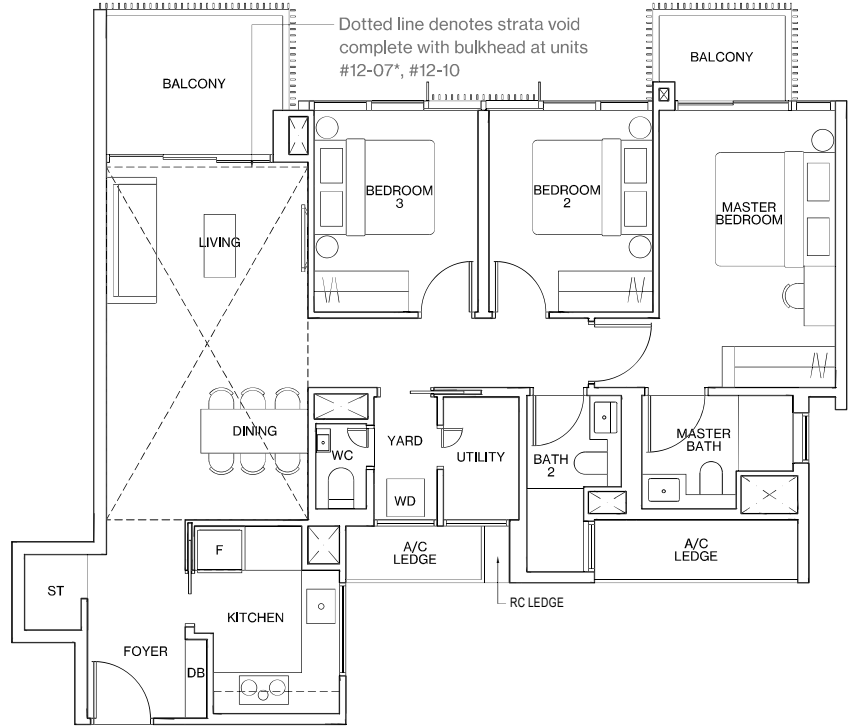

TYPE C4-G

103m² / 1109ft²

Inclusive of 10m² PES & 6m² AC Ledge
BLOCK 6 #01-07*, #01-10

TYPE C4

103m² / 1109ft²

Inclusive of 10m² Balcony & 6m² AC Ledge
BLOCK 6 #02-07* to #11-07*
BLOCK 6 #02-10 to #11-10
BLOCK 12 #01-22 to #10-22

TYPE C4-P

122m² / 1313ft²

Inclusive of 19m² Strata Void, 10m² Balcony & 6m² AC Ledge
BLOCK 6 #12-07*, #12-10

LEGEND

- F FRIDGE
- WD WASHER DRYER COMBO
- W WASHER
- D DRYER
- ST STORE
- DB DISTRIBUTION BOARD
- * MIRRORED UNIT
- WN WINE CHILLER