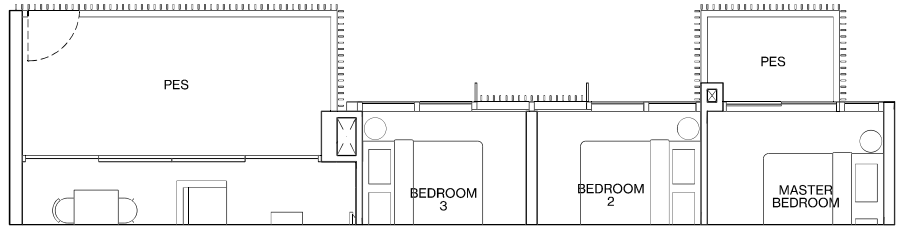

TYPE C6-G

111m² / 1195ft²

Inclusive of 15m² PES & 5m² AC Ledge
BLOCK 18 #01-38, #01-39*, #01-42

TYPE C6

111m² / 1195ft²

Inclusive of 15m² Balcony & 5m² AC Ledge
BLOCK 18 #02-38 to #11-38
BLOCK 18 #02-39* to #11-39*
BLOCK 18 #02-42 to #11-42

TYPE C6-P

131m² / 1410ft²

Inclusive of 20m² Strata Void, 15m² Balcony & 5m² AC Ledge
BLOCK 18 #12-38, #12-39*, #12-42

LEGEND

- F FRIDGE
- WD WASHER DRYER COMBO
- W WASHER
- D DRYER
- ST STORE
- DB DISTRIBUTION BOARD
- * MIRRORED UNIT
- WN WINE CHILLER