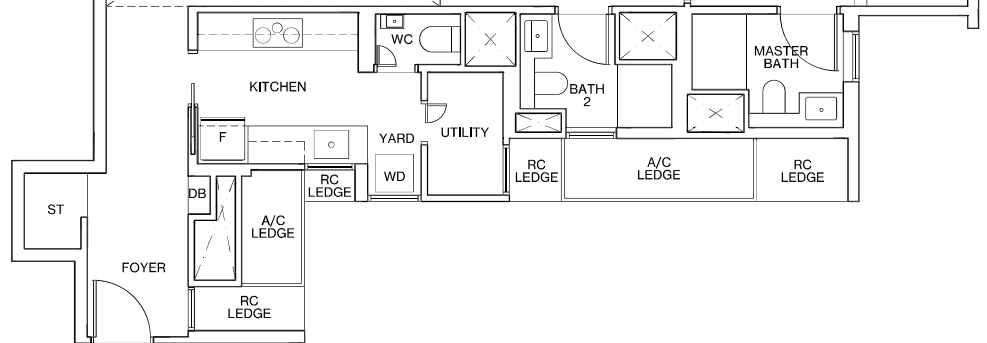

TYPE C6-G

111m² / 1195ft²

Inclusive of 15m² PES & 5m² AC Ledge
BLOCK 18 #01-38, #01-39*, #01-42

TYPE C6

111m² / 1195ft²

Inclusive of 15m² Balcony & 5m² AC Ledge
BLOCK 18 #02-38 to #11-38
BLOCK 18 #02-39* to #11-39*
BLOCK 18 #02-42 to #11-42

TYPE C6-P

131m² / 1410ft²

Inclusive of 20m² Strata Void, 15m² Balcony & 5m² AC Ledge
BLOCK 18 #12-38, #12-39*, #12-42

LEGEND

- F FRIDGE
- WD WASHER DRYER COMBO
- W WASHER
- D DRYER
- ST STORE
- DB DISTRIBUTION BOARD
- * MIRRORED UNIT
- WN WINE CHILLER