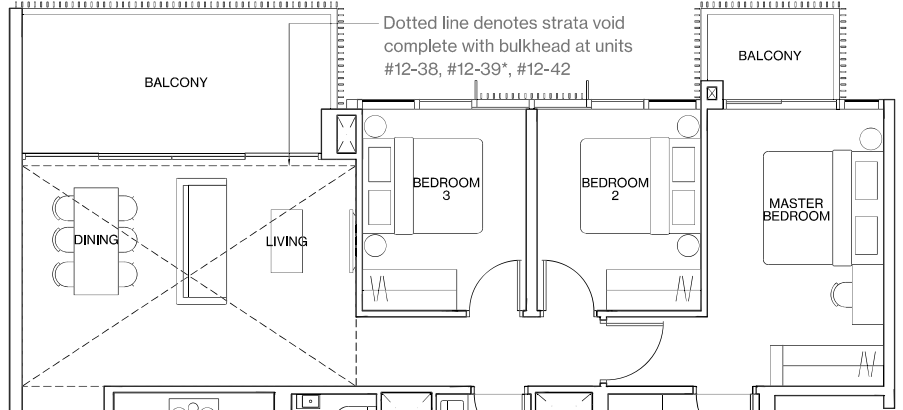

TYPE C6-G

111m² / 1195ft²

Inclusive of 15m² PES & 5m² AC Ledge
BLOCK 18 #01-38, #01-39*, #01-42

TYPE C6

111m² / 1195ft²

Inclusive of 15m² Balcony & 5m² AC Ledge
BLOCK 18 #02-38 to #11-38
BLOCK 18 #02-39* to #11-39*
BLOCK 18 #02-42 to #11-42

TYPE C6-P

131m² / 1410ft²

Inclusive of 20m² Strata Void, 15m² Balcony & 5m² AC Ledge
BLOCK 18 #12-38, #12-39*, #12-42

LEGEND

- F FRIDGE
- WD WASHER DRYER COMBO
- W WASHER
- D DRYER
- ST STORE
- DB DISTRIBUTION BOARD
- * MIRRORED UNIT
- WN WINE CHILLER