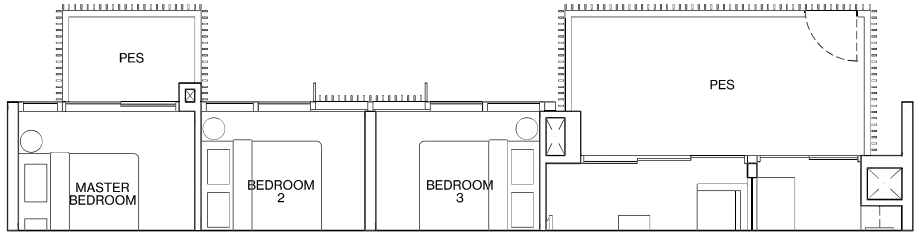

TYPE D2-G

117m² / 1259ft²

Inclusive of 14m² PES & 5m² AC Ledge
 BLOCK 8 #01-15
 BLOCK 16 #01-34*

TYPE D2

117m² / 1259ft²

Inclusive of 14m² Balcony & 5m² AC Ledge
 BLOCK 8 #02-15 to #11-15
 BLOCK 16 #02-34* to #11-34*

TYPE D2-P

136m² / 1464ft²

Inclusive of 19m² Strata Void,
 14m² Balcony & 5m² AC Ledge
 BLOCK 8 #12-15
 BLOCK 16 #12-34*

LEGEND

- F FRIDGE
- WD WASHER DRYER COMBO
- W WASHER
- D DRYER
- ST STORE
- DB DISTRIBUTION BOARD
- * MIRRORED UNIT
- WN WINE CHILLER