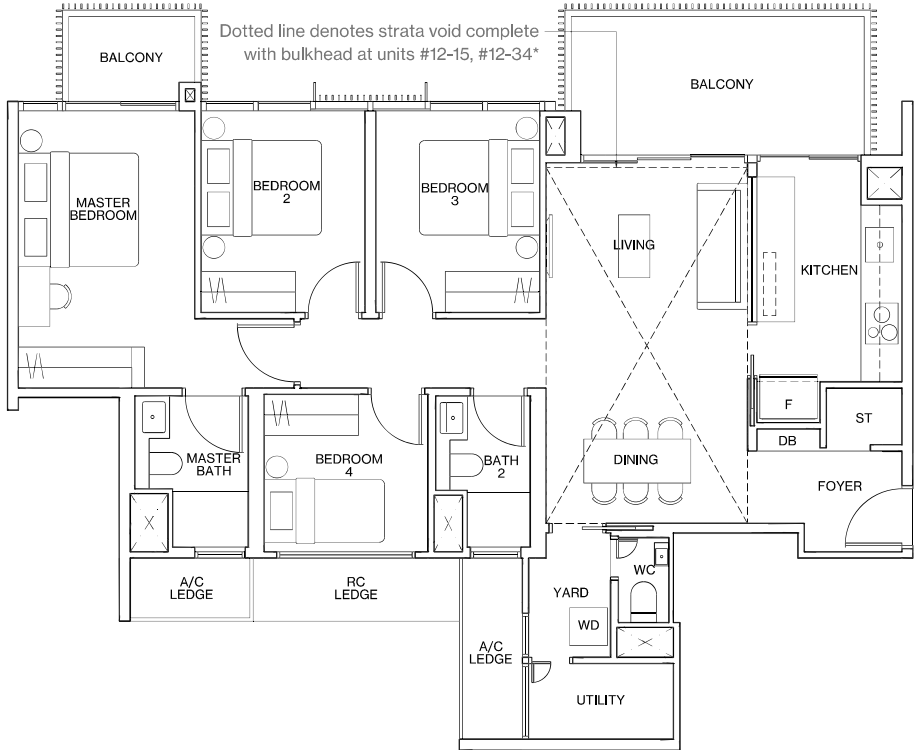

TYPE D2-G

117m² / 1259ft²

Inclusive of 14m² PES & 5m² AC Ledge
 BLOCK 8 #01-15
 BLOCK 16 #01-34*

TYPE D2

117m² / 1259ft²

Inclusive of 14m² Balcony & 5m² AC Ledge
 BLOCK 8 #02-15 to #11-15
 BLOCK 16 #02-34* to #11-34*

TYPE D2-P

136m² / 1464ft²

Inclusive of 19m² Strata Void,
 14m² Balcony & 5m² AC Ledge
 BLOCK 8 #12-15
 BLOCK 16 #12-34*

LEGEND

- F FRIDGE
- WD WASHER DRYER COMBO
- W WASHER
- D DRYER
- ST STORE
- DB DISTRIBUTION BOARD
- * MIRRORED UNIT
- WN WINE CHILLER