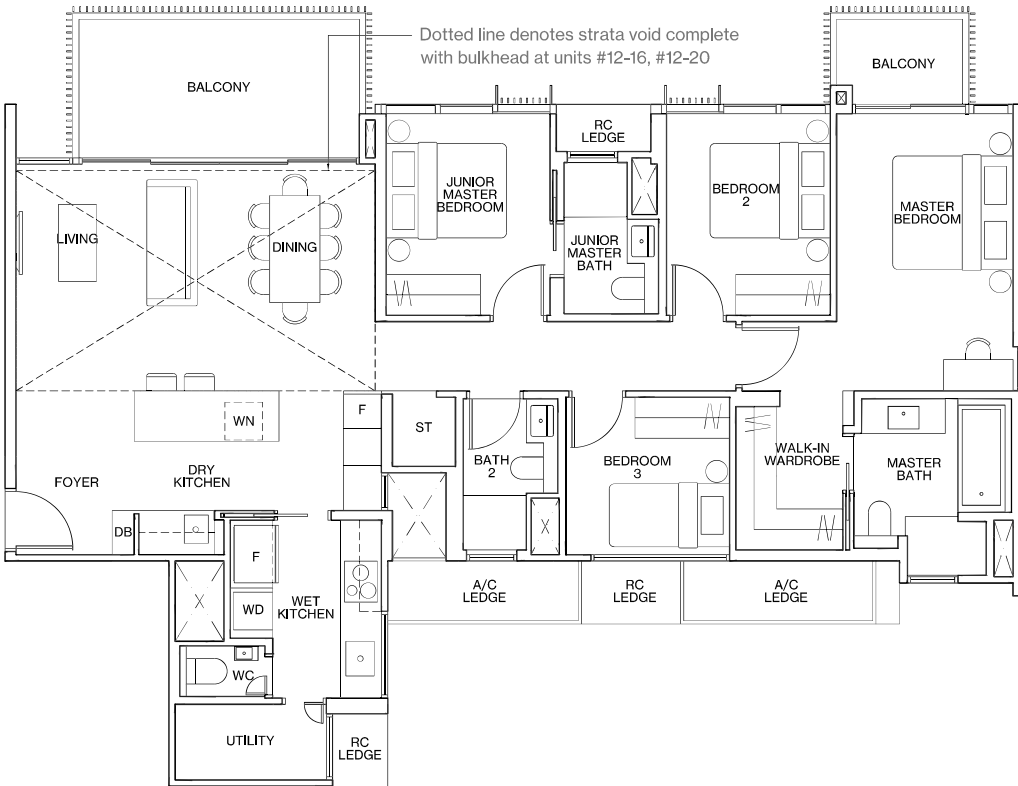

TYPE D3-G
137m² / 1475ft²

Inclusive of 14m² PES & 6m² AC Ledge
 BLOCK 8 #01-16

TYPE D3
137m² / 1475ft²

Inclusive of 14m² Balcony & 6m² AC Ledge
 BLOCK 8 #02-16 to #11-16
 BLOCK 10 #01-20 to #11-20

TYPE D3-P
159m² / 1711ft²

Inclusive of 22m² Strata Void,
 14m² Balcony & 6m² AC Ledge
 BLOCK 8 #12-16
 BLOCK 10 #12-20

LEGEND

- F FRIDGE
- WD WASHER DRYER COMBO
- W WASHER
- D DRYER
- ST STORE
- DB DISTRIBUTION BOARD
- * MIRRORED UNIT
- WN WINE CHILLER